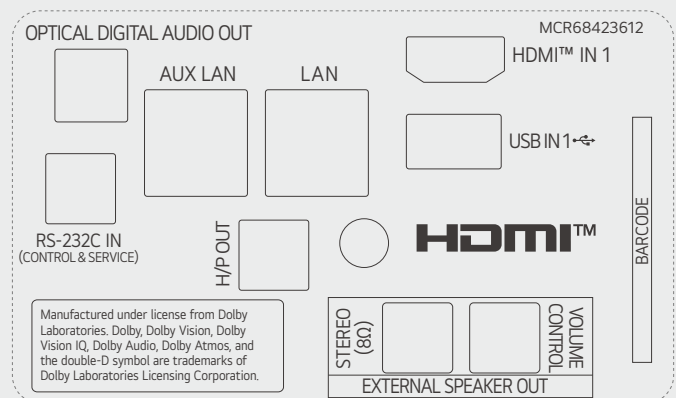

* Netflix membership required.

Pro:Centric Direct

The hotel content management solution Pro:Centric Direct offers easy and simple editing tools, making it easy to perform service and IP network-based remote management with a single click. The Pro:Centric Direct solution enables users to edit their interface easily by providing customized interface and efficiently manages all TVs in the room. It provides IoT-based in-room control that will be your starting point to prepare for the hotel rooms of next generation through artificial intelligence.

* All images are for illustrative purposes only.

CONNECTIVITY

75"

Rear

65" / 55" / 50" / 43"

Rear

75" / 65" / 55" / 50" / 43"

Side