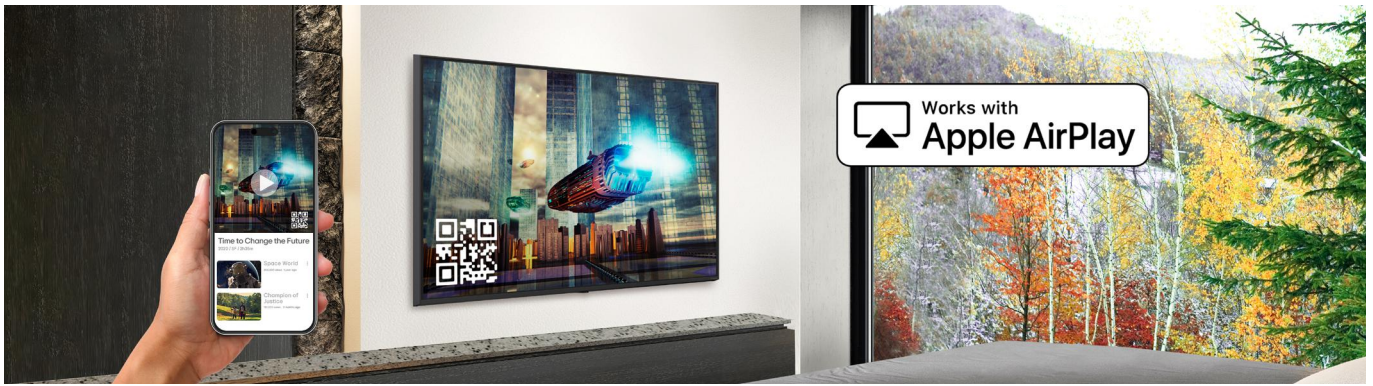

Pro:Centric Cloud

Pro:Centric Cloud improves the usability of enterprise's CMS solution and cloudification of system, reinforcing the service of 3rd party solution. It also offers various design templates, improving data collection and analytics platform with an eye-catching dashboard. In addition with new features; Mobile Application Creator lets you simplify the process of setting up concierge services on mobile device for guests. Through this function, the guest's request will be satisfied with immediate response.

LG Hotel TV works with Google Cast

Enjoy quick access to your personal devices with a convenient QR code on LG Hotel TV for streaming your favorite OTT shows on the big screen, and experience secure checkout with automatic erasure of personal information for peace of mind. Plus, with persisted pairing, connect your devices once and stay linked throughout your entire stay!

* Google Cast is a trademark of Google LLC.

* All images are for illustrative purposes only.

Works with AirPlay

With Apple AirPlay, guests can stream content to LG Pro:Centric Smart Hotel TVs, right from their iPhone or iPad, whether it's to watch movies and shows from their favorite apps or share what's on their Apple devices, including photos, personal videos, games and more. Guests simply scan a unique, on-screen QR code after checking in to privately and securely pair their iPhone or iPad directly to the TV in the room for the duration of their stay.