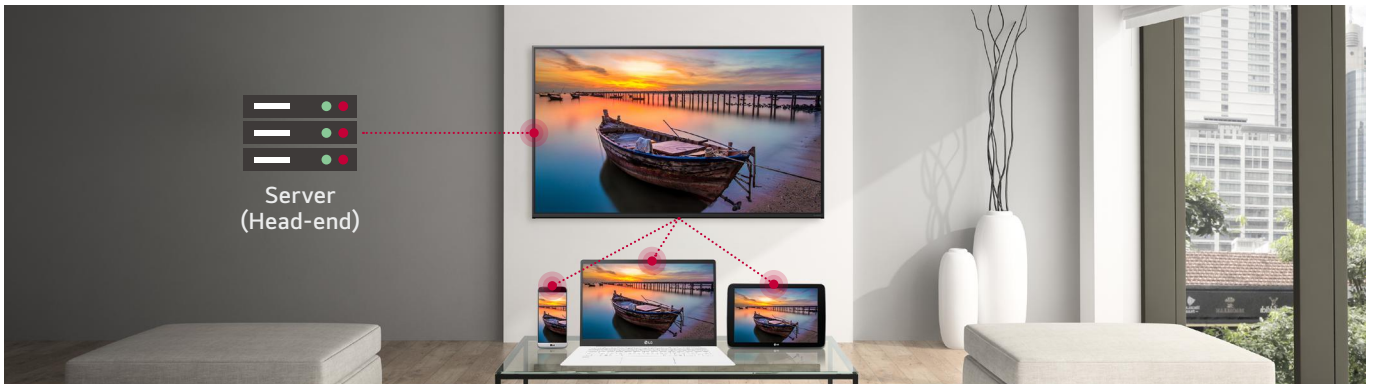

* Netflix membership required.

Pro:Centric Direct

The hotel content management solution Pro:Centric Direct offers easy and simple editing tools, making it easy to perform service and IP network-based remote management with a single click. The Pro:Centric Direct solution enables users to edit their interface easily by providing customized interface and efficiently manages all TVs in the room. It provides IoT-based in-room control that will be your starting point to prepare for the hotel rooms of next generation through artificial intelligence.

* Some features may not be supported based on PCD versions.

* All images are for illustrative purposes only.

SoftAP

An advancement from the previous model, which required a physical wired connection to TV to use the SoftAP feature, the new Wireless-In SoftAP offers excellent connectivity options for the hotels by wireless connection to TV.