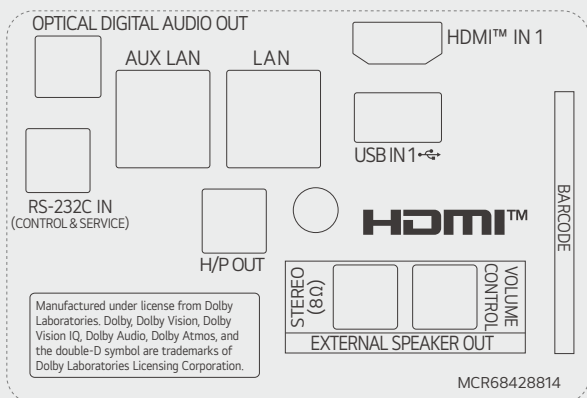

CONNECTIVITY

75"

Rear