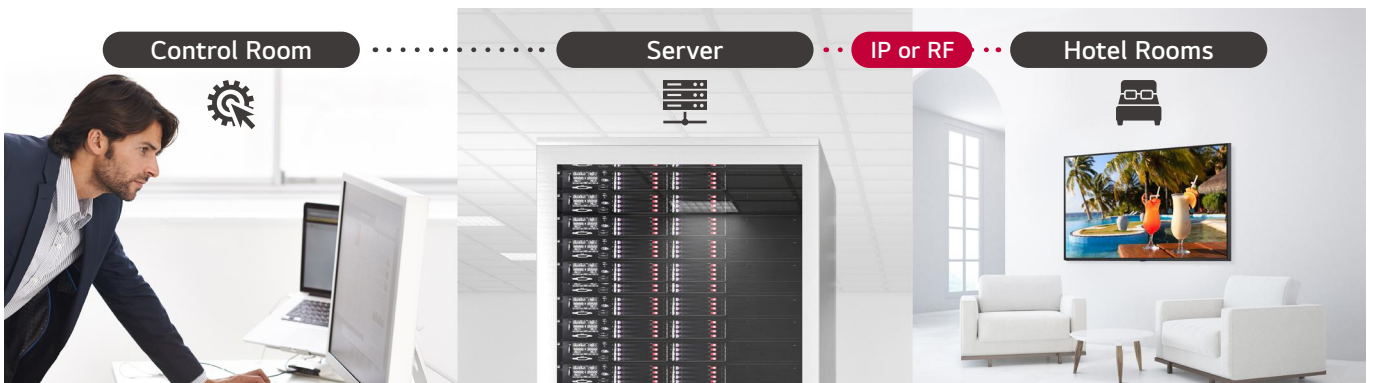

LG Hotel TV works with Google Cast

Enjoy quick access to your personal devices with a convenient QR code on LG Hotel TV for streaming your favorite OTT shows on the big screen, and experience secure checkout with automatic erasure of personal information for peace of mind. Plus, with persisted pairing, connect your devices once and stay linked throughout your entire stay!

* Google Cast is a trademark of Google LLC.

* All images are for illustrative purposes only.

Works with AirPlay

With Apple AirPlay, guests can stream content to LG Pro:Centric Smart Hotel TVs, right from their iPhone or iPad, whether it's to watch movies and shows from their favorite apps or share what's on their Apple devices, including photos, personal videos, games and more. Guests simply scan a unique, on-screen QR code after checking in to privately and securely pair their iPhone or iPad directly to the TV in the room for the duration of their stay.

* Netflix membership required.

Pro:Centric Direct

The hotel content management solution Pro:Centric Direct offers easy and simple editing tools, making it easy to perform service and IP network-based remote management with a single click. The Pro:Centric Direct solution enables users to edit their interface easily by providing customized interface and efficiently manages all TVs in the room. It provides IoT-based in-room control that will be your starting point to prepare for the hotel rooms of next generation through artificial intelligence.